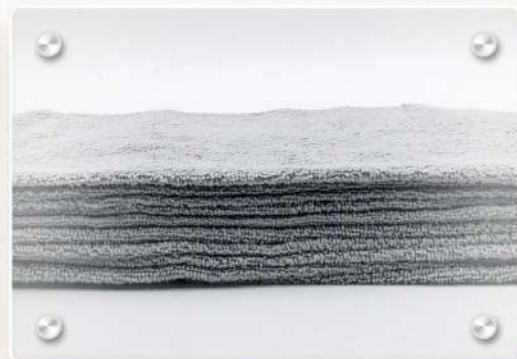

Microfiber Terry Towel